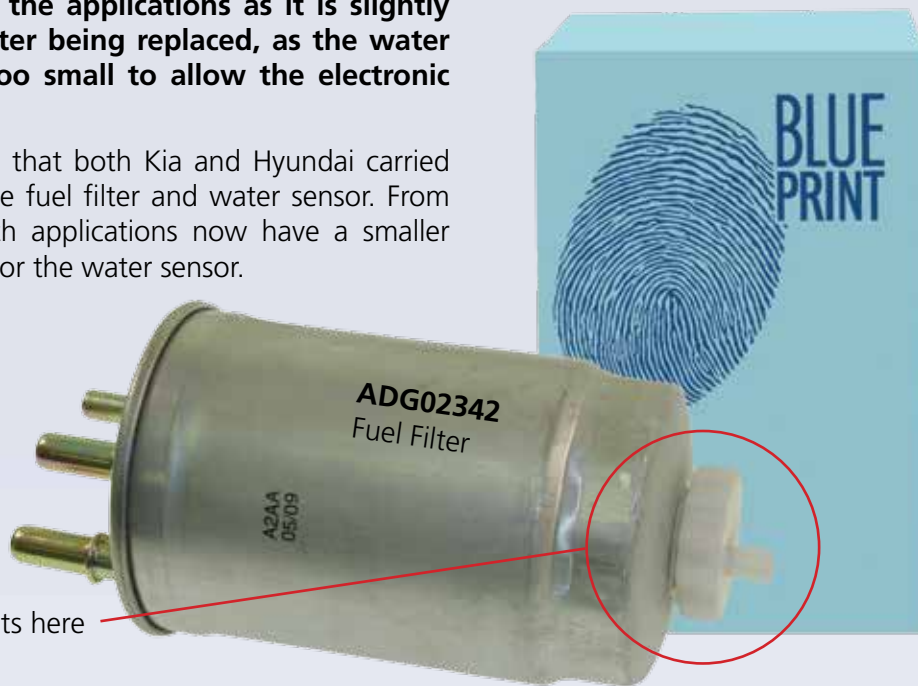

Technical Bulletin

Kia Sedona, Hyundai Terracan - Fuel Filter Replacement

Applicable References: ADG02342

Applications: Kia Sedona 2.9DT (UP751 Model), Hyundai Terracan 2.9DT 2001>2007

Date issued: 03/2011

We have received some questions regarding fuel filter ADG02342, which is listed for the Kia Sedona and Hyundai Terracan. There were concerns that the filter could be incorrect for the applications as it is slightly different to the OE filter being replaced, as the water draw/sensor hole is too small to allow the electronic sensor to be fitted.

Our research has shown that both Kia and Hyundai carried out a modification to the fuel filter and water sensor. From approximately 2006 both applications now have a smaller diameter threaded hole for the water sensor.

Water Sensor fits here

What does this mean?

The older design of fuel filter with the larger sensor hole is now obsolete from the OE manufacturers.

Blue Print now only supplies **ADG02342** to the new modified OE specification. Therefore, if the original fuel filter fitted to the vehicle has a larger sensor/drain hole, you will be required to purchase the new modified design of water sensor which is only available from OE.