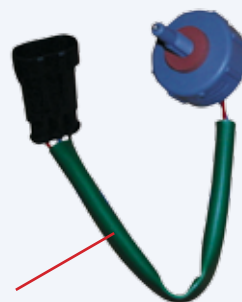

Kia Water Sensor - 0K52A-23-430