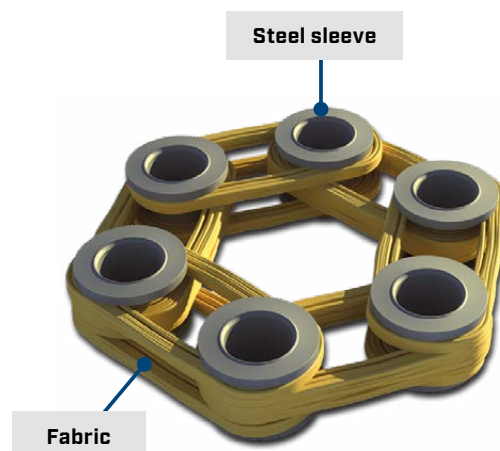

Schematic representation without rubber