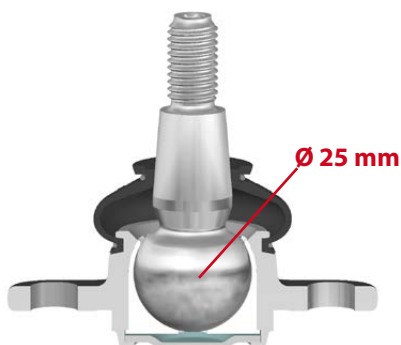

Solution

Increased ball head diameter (27 mm)

Advantage

High-quality components with longer service life

as OE

MEYLE-HD-version