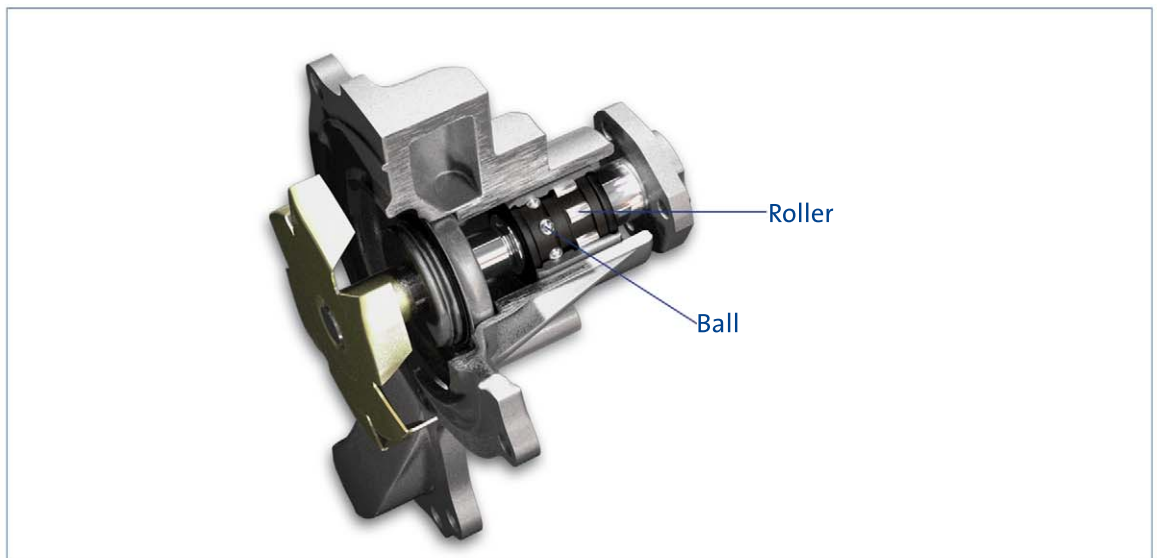

## Water pump

to fit

**Mercedes CDI models C-Class W/S 202, W/S 203  
E-Class W/S 210, V-Class, Vito W 638,  
Sprinter W 901, W 902, W 903, W 904**

as OE

  
**Problem**

Short service life due to excessive strain

**Effect**

- Noise from worn bearings
- Coolant leaks

  
**Solution**

- Use of quality ball/roller bearings
- Use of efficient gaskets

**Advantage**

Significantly longer service life and no leakage

**MEYLE - Miles in Motion**