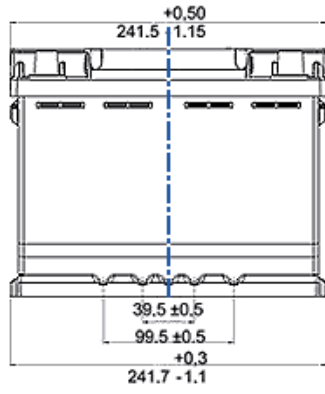

ORDER INFORMATION

European Type No. (ETN):	930 060 056
Article Number:	930 060 056 B91 2
Short Code:	LFD 60
Barcode:	4016987141106
Packaging Unit:	1
Quantity per Pallet:	63

TECHNICAL INFORMATION

Voltage [V]:	12	Height [mm]:	190
Battery Capacity [Ah]:	60	Base Hold-down:	B13
Battery Capacity 5h [Ah]:	51	Layout:	0
Cold Cranking Amps (CCA), EN [A]:	560	Terminal Types:	1
Marine Cranking Amps (SAE) @ 0°C:	700	Case Size:	H5/L2
Length [mm]:	242	Weight filled (kg):	16,800
Width [mm]:	175		