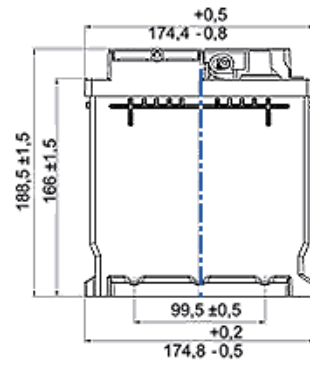

ORDER INFORMATION

European Type No. (ETN):	930 060 056
Article Number:	930 060 056 B91 2
Short Code:	LFD 60
Barcode:	4016987141106
Packaging Unit:	1
Quantity per Pallet:	63

TECHNICAL INFORMATION

Voltage [V]:	12	Height [mm]:	190
Battery Capacity [Ah]:	60	Base Hold-down:	B13
Battery Capacity 5h [Ah]:	51	Layout:	0
Cold Cranking Amps (CCA), EN [A]:	560	Terminal Types:	1
Marine Cranking Amps (SAE) @ 0°C:	700	Case Size:	H5/L2
Length [mm]:	242	Weight filled (kg):	16,800
Width [mm]:	175		