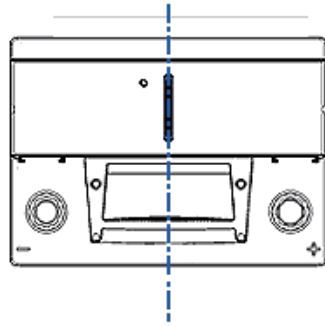

ORDER INFORMATION

European Type No. (ETN):	930 060 056
Article Number:	930 060 056 B91 2
Short Code:	LFD 60
Barcode:	4016987141106
Packaging Unit:	1
Quantity per Pallet:	63

TECHNICAL INFORMATION

Voltage [V]:	12	Height [mm]:	190
Battery Capacity [Ah]:	60	Base Hold-down:	B13
Battery Capacity 5h [Ah]:	51	Layout:	0
Cold Cranking Amps (CCA), EN [A]:	560	Terminal Types:	1
Marine Cranking Amps (SAE) @ 0°C:	700	Case Size:	H5/L2
Length [mm]:	242	Weight filled (kg):	16,800
Width [mm]:	175		