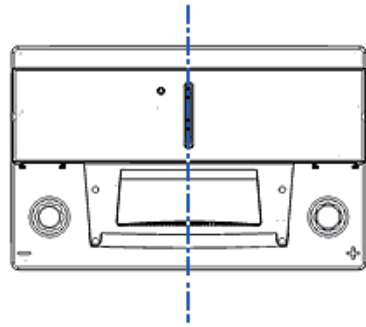

### TECHNICAL INFORMATION

Voltage [V]:	12	Height [mm]:	190
Battery Capacity [Ah]:	75	Base Hold-down:	B13
Battery Capacity 5h [Ah]:	64	Layout:	0
Cold Cranking Amps (CCA), EN [A]:	650	Terminal Types:	1
Marine Cranking Amps (SAE) @ 0°C:	813	Case Size:	H6/L3
Length [mm]:	278	Weight filled (kg):	19,500
Width [mm]:	175		