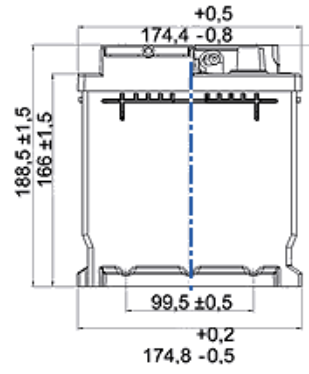

### TECHNICAL INFORMATION

Voltage [V]:	12	Height [mm]:	190
Battery Capacity [Ah]:	75	Base Hold-down:	B13
Battery Capacity 5h [Ah]:	64	Layout:	0
Cold Cranking Amps (CCA), EN [A]:	650	Terminal Types:	1
Marine Cranking Amps (SAE) @ 0°C:	813	Case Size:	H6/L3
Length [mm]:	278	Weight filled (kg):	19,500
Width [mm]:	175		