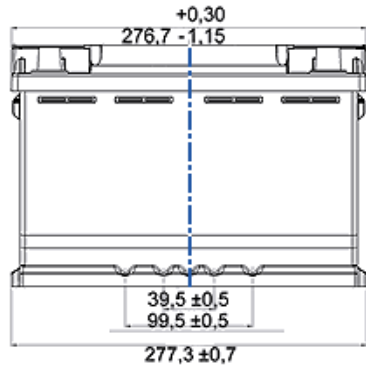

### TECHNICAL INFORMATION

Voltage [V]:	12	Height [mm]:	190
Battery Capacity [Ah]:	75	Base Hold-down:	B13
Battery Capacity 5h [Ah]:	64	Layout:	0
Cold Cranking Amps (CCA), EN [A]:	650	Terminal Types:	1
Marine Cranking Amps (SAE) @ 0°C:	813	Case Size:	H6/L3
Length [mm]:	278	Weight filled (kg):	19,500
Width [mm]:	175		